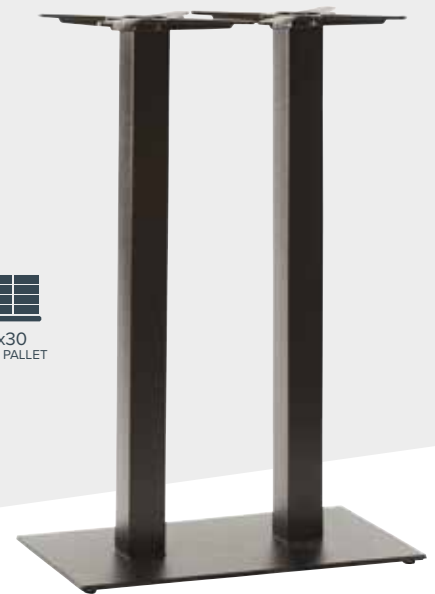

TITAN TWIN RECTANGULAR

Poseur Height Black

H W D
1100 750 400 1400 x 800 25.00 x30
PER PALLET

TITAN SINGLE RECTANGULAR

Dining Height Black

H W D
730 600 400 1200 x 800 18.60 x30
PER PALLET