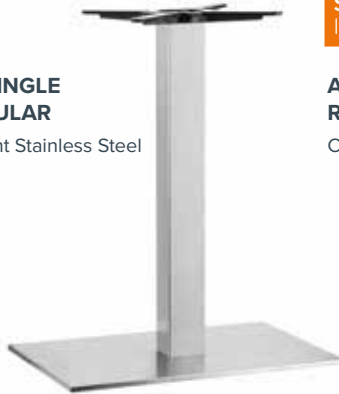

Poseur Height Stainless Steel

H W D
1100 450 450 700 700 16.70 x50
PER PALLET

APOLLO SMALL SQUARE

Dining Height Stainless Steel

H W D
730 450 450 900 800 16 x50
PER PALLET

APOLLO SMALL SQUARE

Coffee Height Stainless Steel

H W D
490 450 450 900 800 14.80 x50
PER PALLET

STOCK
ITEM

APOLLO LARGE SQUARE

Dining Height Stainless Steel

H W D
730 600 600 1200 1000 22.00 x20
PER PALLET

STOCK
ITEM

APOLLO SINGLE RECTANGULAR

Dining Height Stainless Steel

H W D
730 600 400 1200 x 800 18.00 x30
PER PALLET

STOCK
ITEM

APOLLO SINGLE RECTANGULAR

Coffee Height Stainless Steel

H W D
490 600 400 1200 x 800 16.80 x30
PER PALLET

STOCK
ITEM

APOLLO LARGE ROUND

Dining Height Stainless Steel