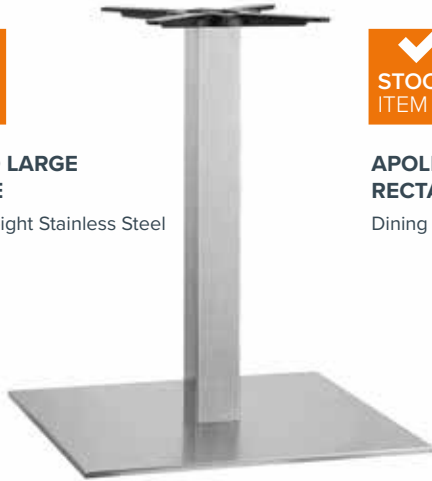

Poseur Height Stainless Steel

H W D
1100 450 450 700 700 16.70 x50
PER PALLET

APOLLO SMALL SQUARE

Dining Height Stainless Steel

H W D
730 450 450 900 800 16 x50
PER PALLET

APOLLO SMALL SQUARE

Coffee Height Stainless Steel

H W D
490 450 450 900 800 14.80 x50
PER PALLET

STOCK
ITEM

APOLLO LARGE SQUARE

Dining Height Stainless Steel

H W D
730 600 600 1200 1000 22.00 x20
PER PALLET

STOCK
ITEM

APOLLO SINGLE RECTANGULAR

Dining Height Stainless Steel

H W D
730 600 400 1200 x 800 18.00 x30
PER PALLET

STOCK
ITEM

APOLLO SINGLE RECTANGULAR

Coffee Height Stainless Steel

H W D
490 600 400 1200 x 800 16.80 x30
PER PALLET

STOCK
ITEM

APOLLO LARGE ROUND

Dining Height Stainless Steel